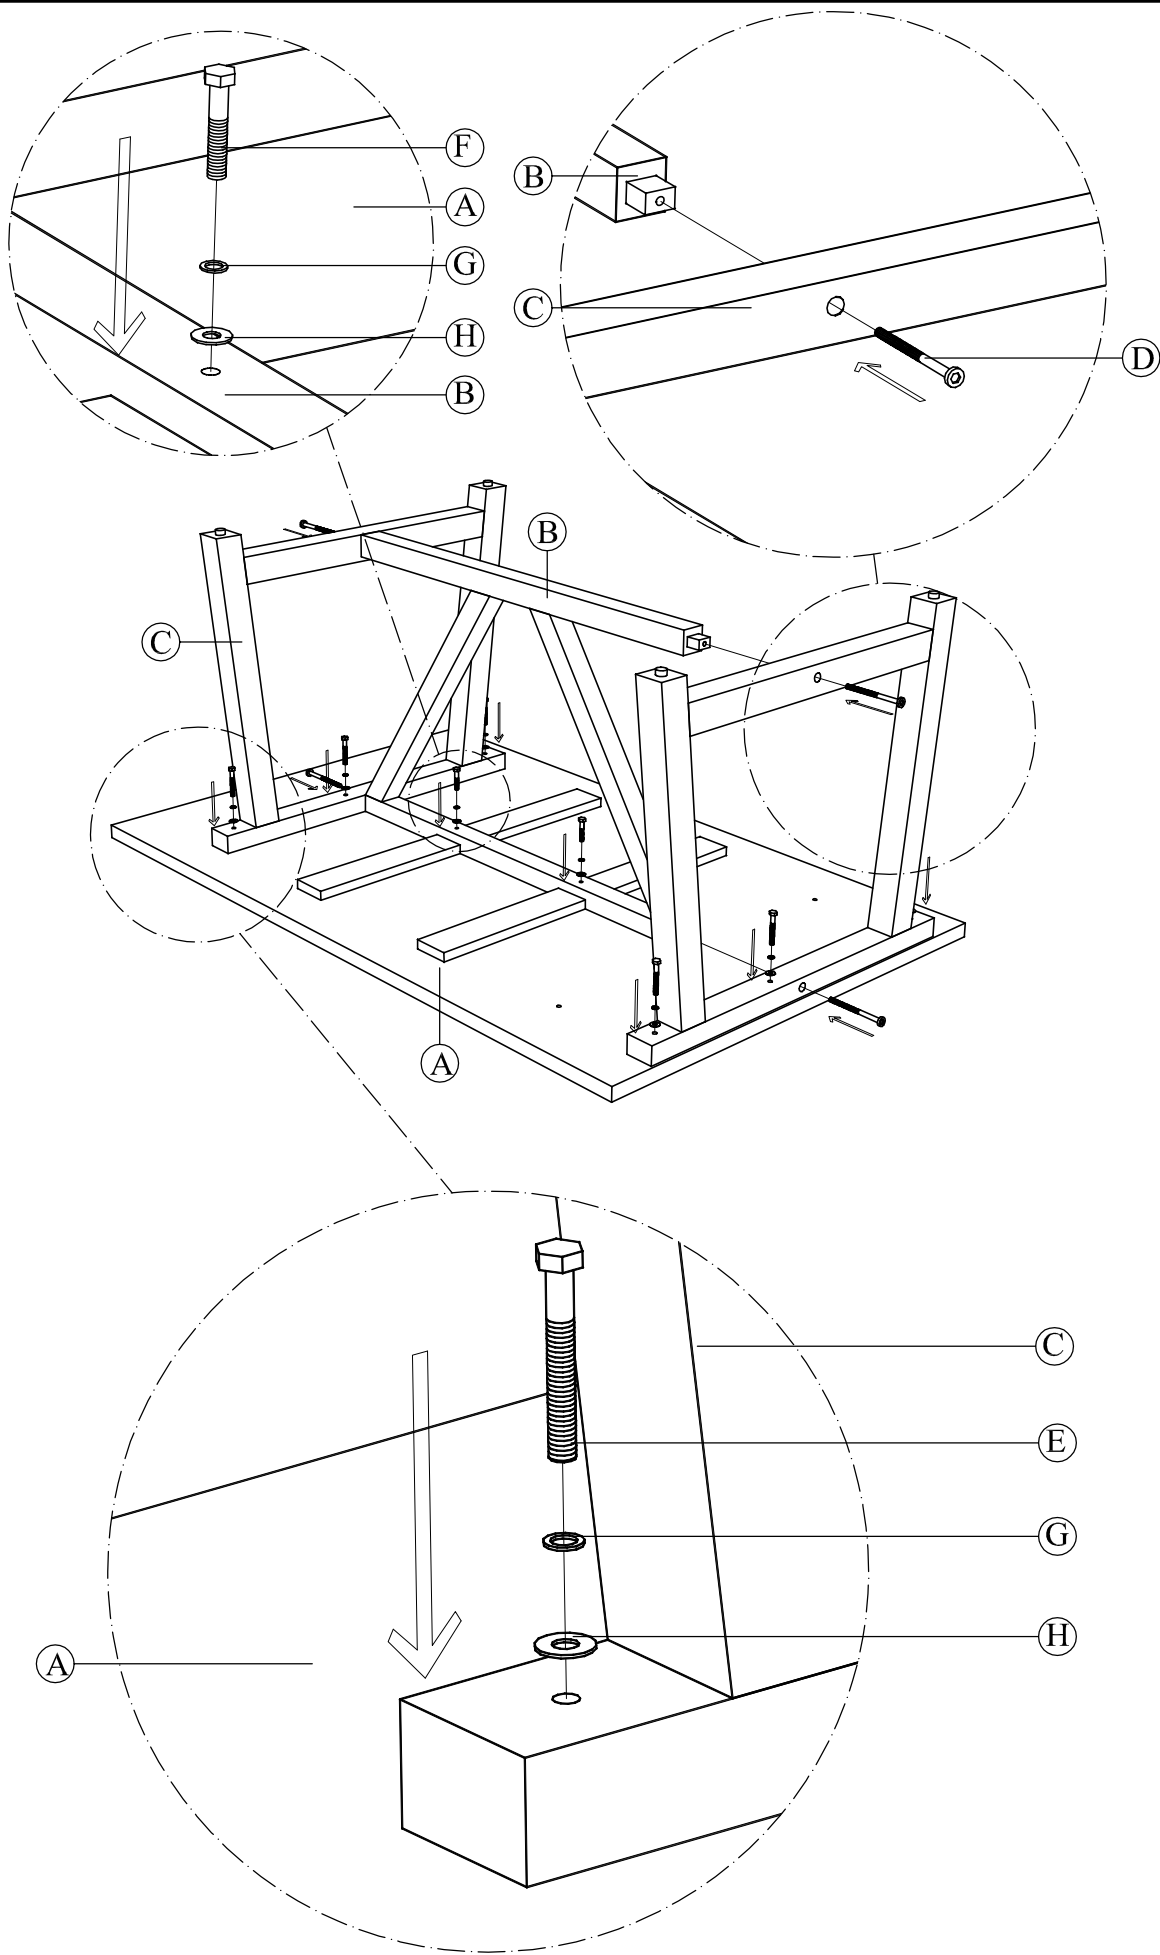

ASSEMBLING INSTRUCTION

9472D LUCAS DINING TABLE -180x100x73

Sika·Design®

HARDWARE & PART

(A)		1 PC
(B)		1 PC
(C)		2 PCS
(D)		JCBC 6X100 - 4 PCS
(E)		M8X60 - 6 PCS
(F)		M8X40 - 2 PCS
(G)		8 PCS
(H)		8 PCS